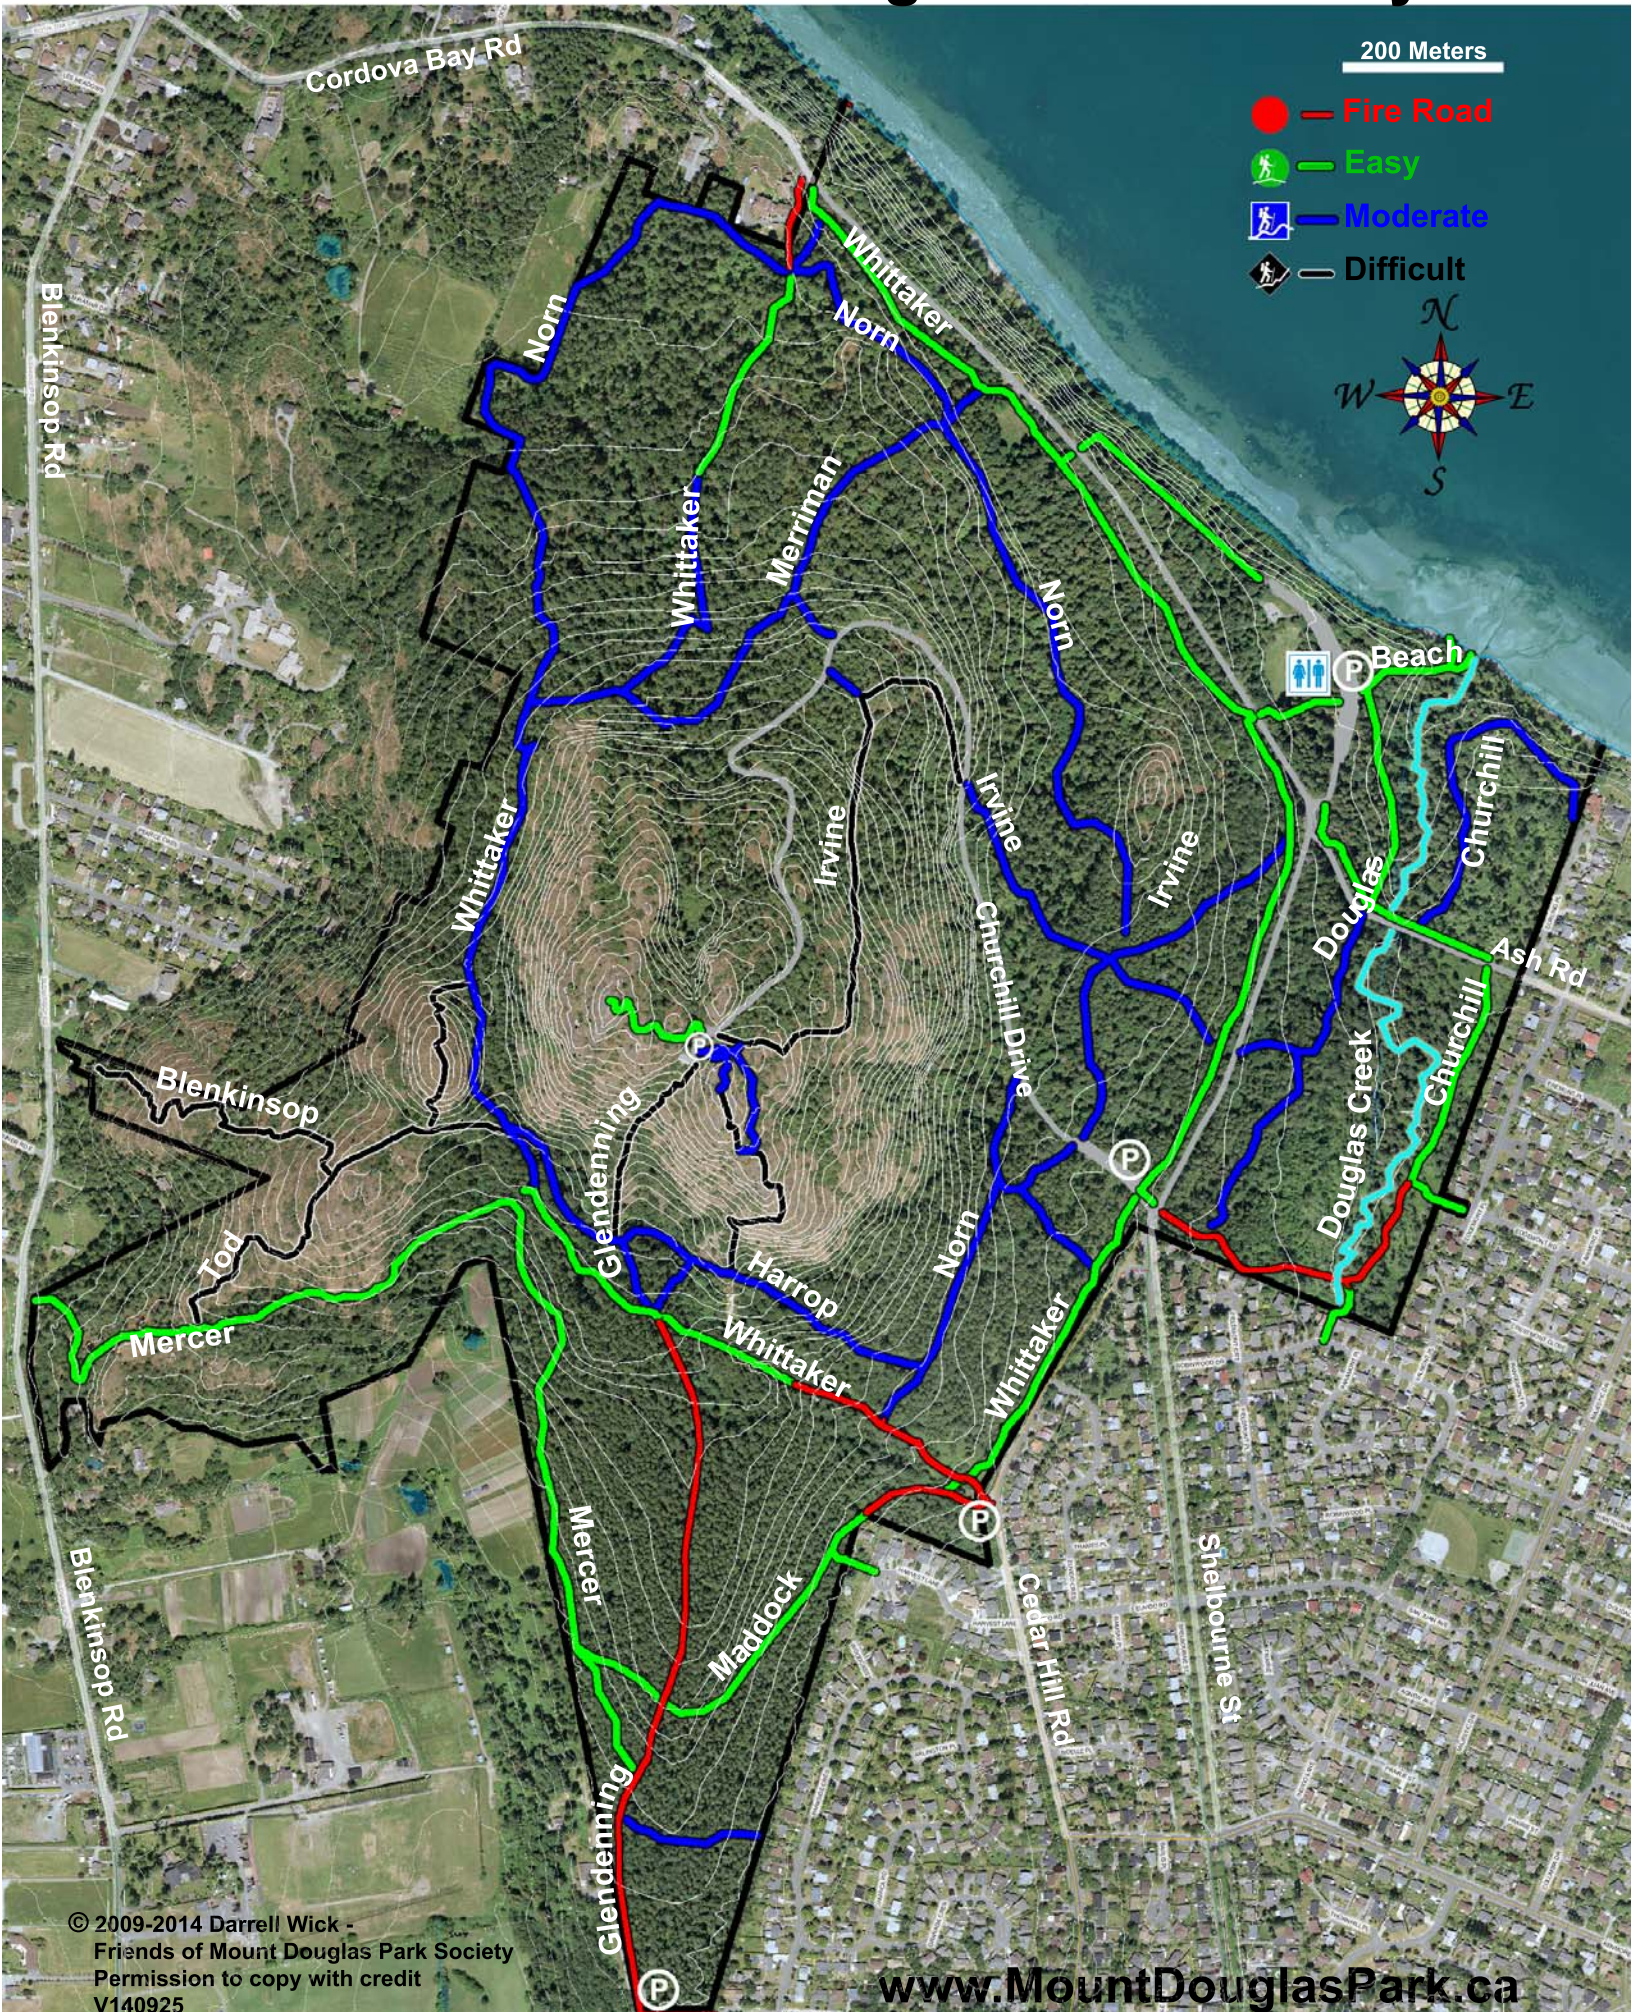

Friends of Mount Douglas Park Society

200 Meters

- — Fire Road
- 👤 — Easy
- 👤 — Moderate
- 👤 — Difficult